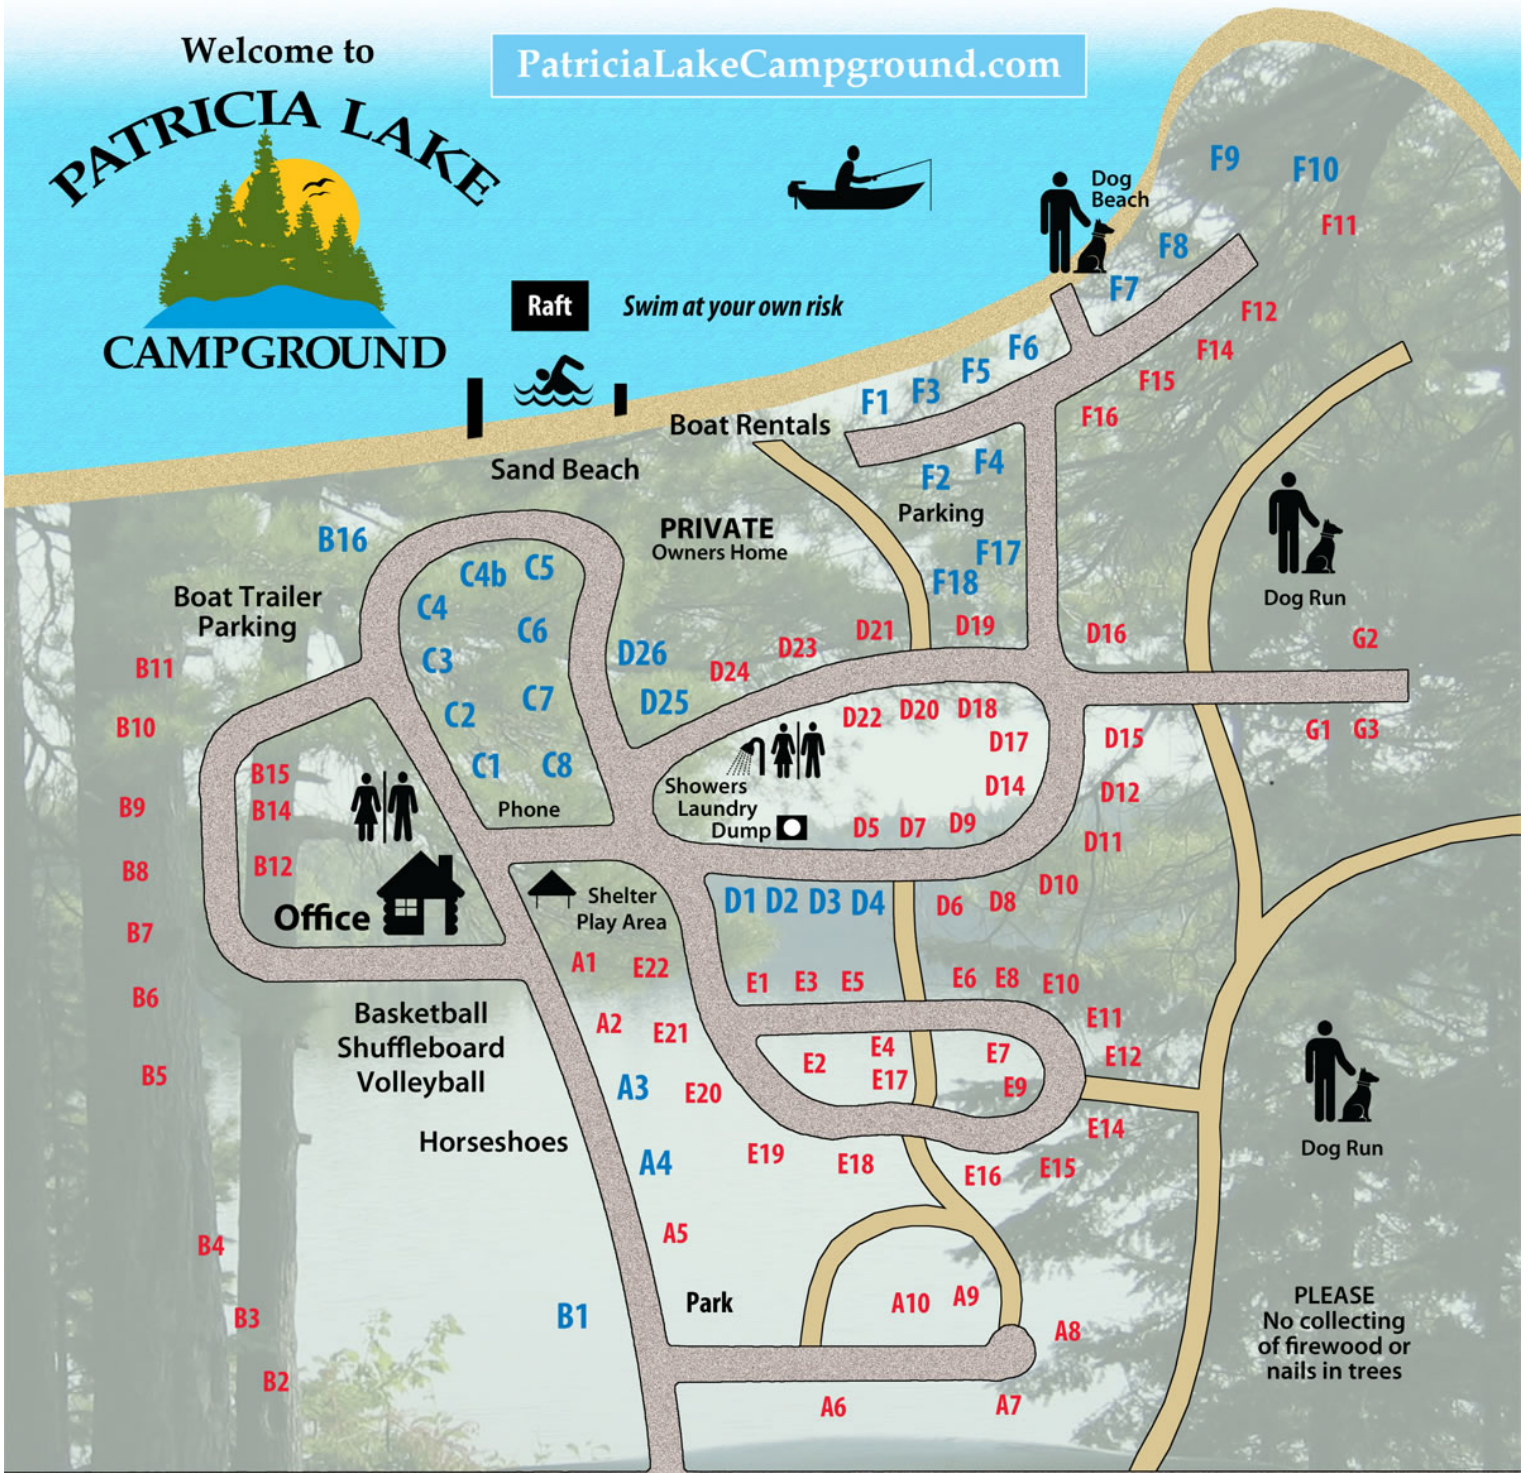

Welcome to
PATRICIA LAKE
CAMPGROUND

PatriciaLakeCampground.com

← Hwy. 70 W

Camp Pinemere Road

Camp Pinemere Road

- Quiet hours 11:00 PM - 8:00 AM
- Only 2 vehicles per site
- All vehicles and persons must register
- Campfires must be attended
- Do not move fire rings
- No unlicensed vehicles
- Keep bikes on roads
- No carpet on grassy sites

- No fireworks, sparklers or firearms
- All grey and black water must be caught
- Firewood for sale in office
- No fishing or boating in swim area
- Pets must be kept on short leashes, cleaned up after and kept quiet. Never leave unattended.
- No pets in buildings on playground or beach

Overnight
Seasonals

Your hosts:
Dave and Joy Taber